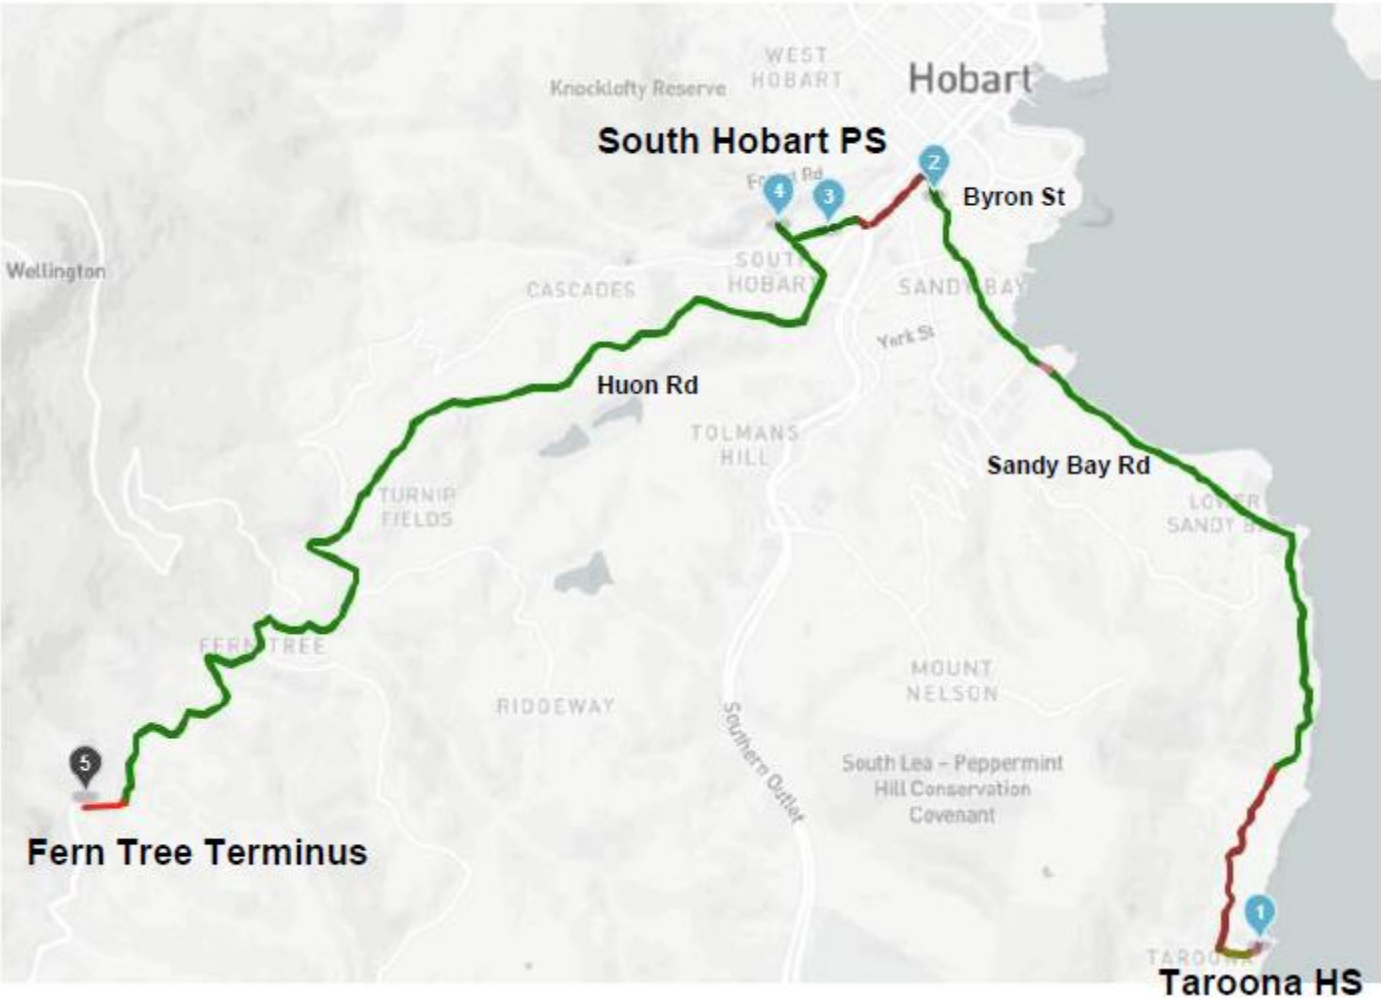

Route 288PM

Effective 6 February 2025