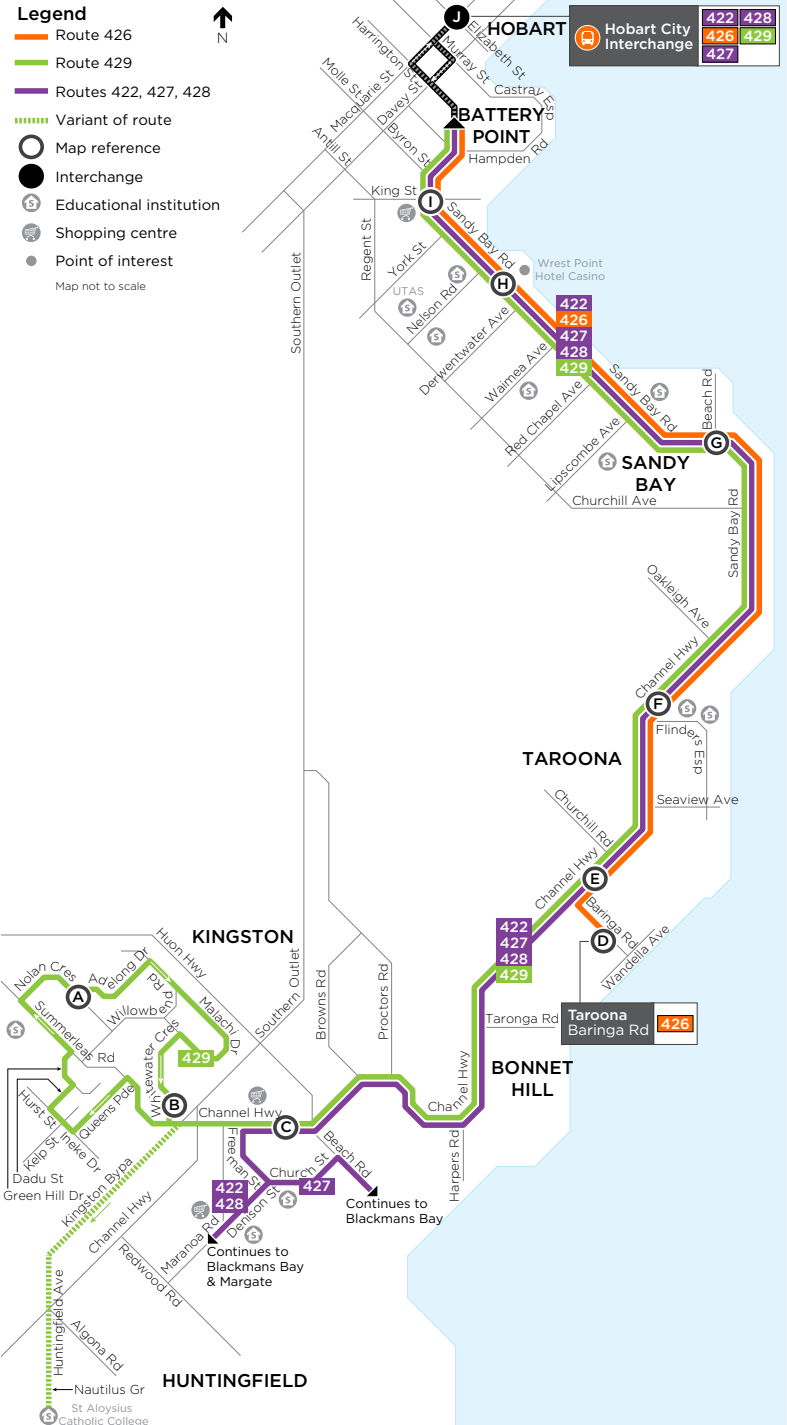

EFFECTIVE 20 JANUARY 2019

426, 429

Taroona to Hobart City & Kingston

ROUTE NUMBER	ROUTE
426	Taroona to Hobart City
429	Kingston to Hobart City

Also shows routes 422, 427 & 428

BUS ROUTE MAP

WHO OPERATES MY SERVICE?

Monday to Friday (cont)									
map ref	ROUTE NUMBER	429	426	427	428	427	428	427	428
		pm	pm	pm	pm	pm	pm	pm	am
A	Kingston, Nolan Cr/Adelong Dr	5:43	-	-	-	-	-	-	-
B	Kingston, Whitewater Cres	5:48	-	-	-	-	-	-	-
C	Kingston Central, Channel Hwy	5:50	-	7:14	8:04	9:04	10:04	11:04	12:04
D	Tarooma, Baringa Rd	-	6:28	-	-	-	-	-	-
E	Tarooma, Channel Hwy/Illawong Cr	5:58	6:29	7:21	8:11	9:11	10:11	11:11	12:11
F	Tarooma, Channel Hwy/High School	6:00	6:31	7:23	8:13	9:13	10:13	11:13	12:13
G	Lower Sandy Bay, Beach Rd	6:07	6:39	7:31	8:21	9:21	10:21	11:21	12:21
H	Sandy Bay Rd, Wrest Point	6:11	6:42	7:34	8:24	9:24	10:24	11:24	12:24
I	Sandy Bay Shops	6:13	6:44	7:36	8:26	9:26	10:26	11:26	12:26
J	Hobart City, Macquarie St	6:18	6:50	7:42	8:32	9:32	10:32	11:32	12:32

Saturday (cont)		
map ref	ROUTE NUMBER	428
		am
(A)	Kingston, Nolan Cr/Adelong Dr	-
(B)	Kingston, Whitewater Cres	-
(C)	Kingston Central, Channel Hwy	12:03
(D)	Taroona, Baringa Rd	-
(E)	Taroona, Channel Hwy/Illawong Cr	12:12
(F)	Taroona, Channel Hwy/High School	12:13
(G)	Lower Sandy Bay, Beach Rd	12:20
(H)	Sandy Bay Rd, Wrest Point	12:23
(I)	Sandy Bay Shops	12:26
(J)	Hobart City, Macquarie St	12:32