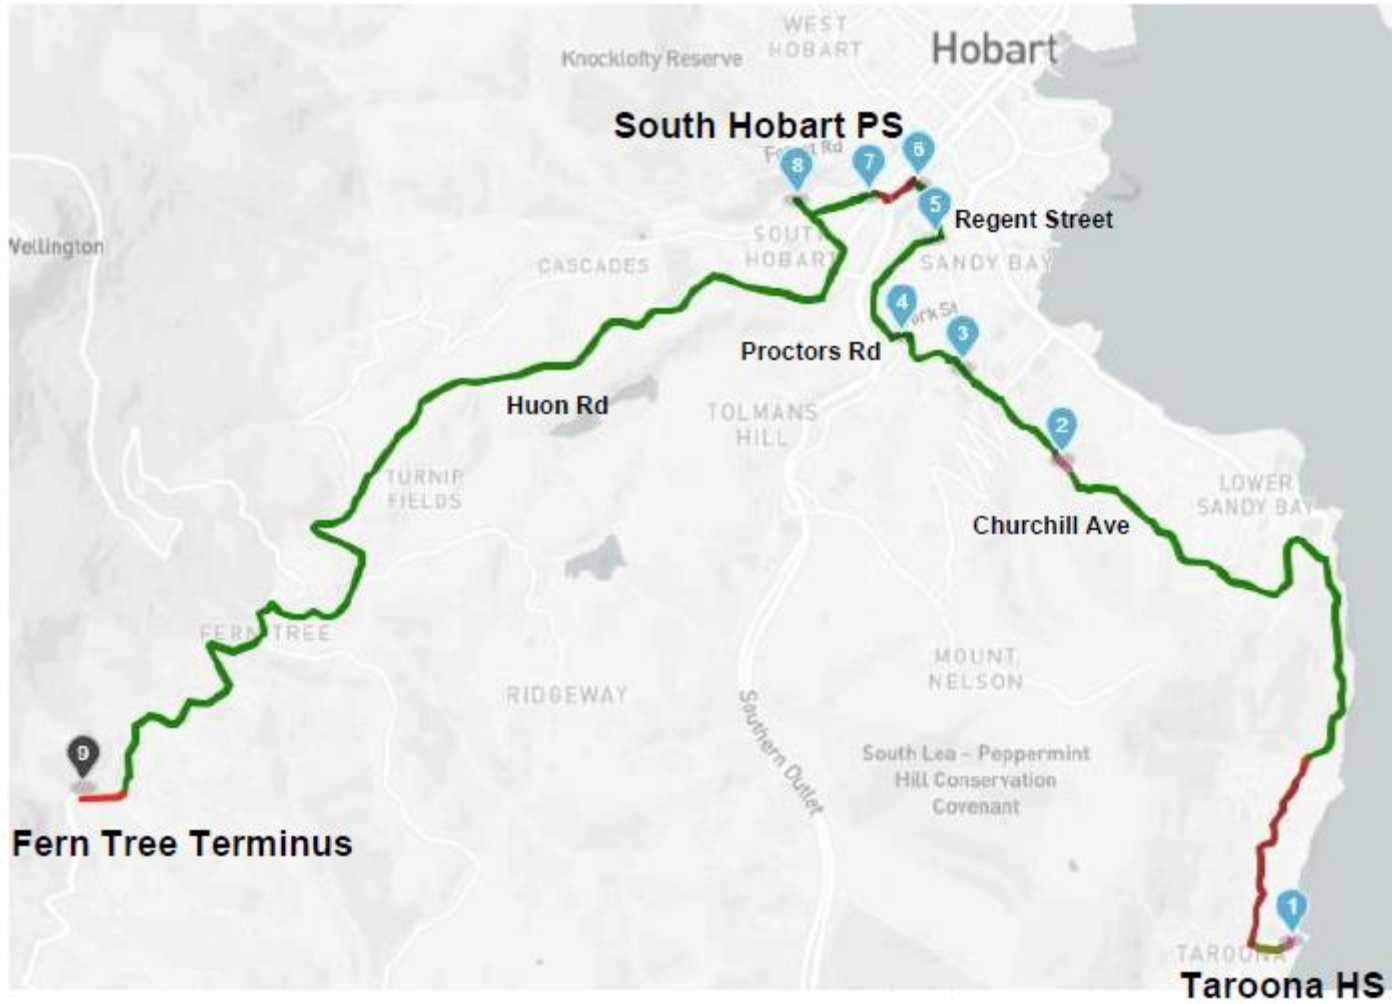

Route 258PM

Effective 6 February 2025