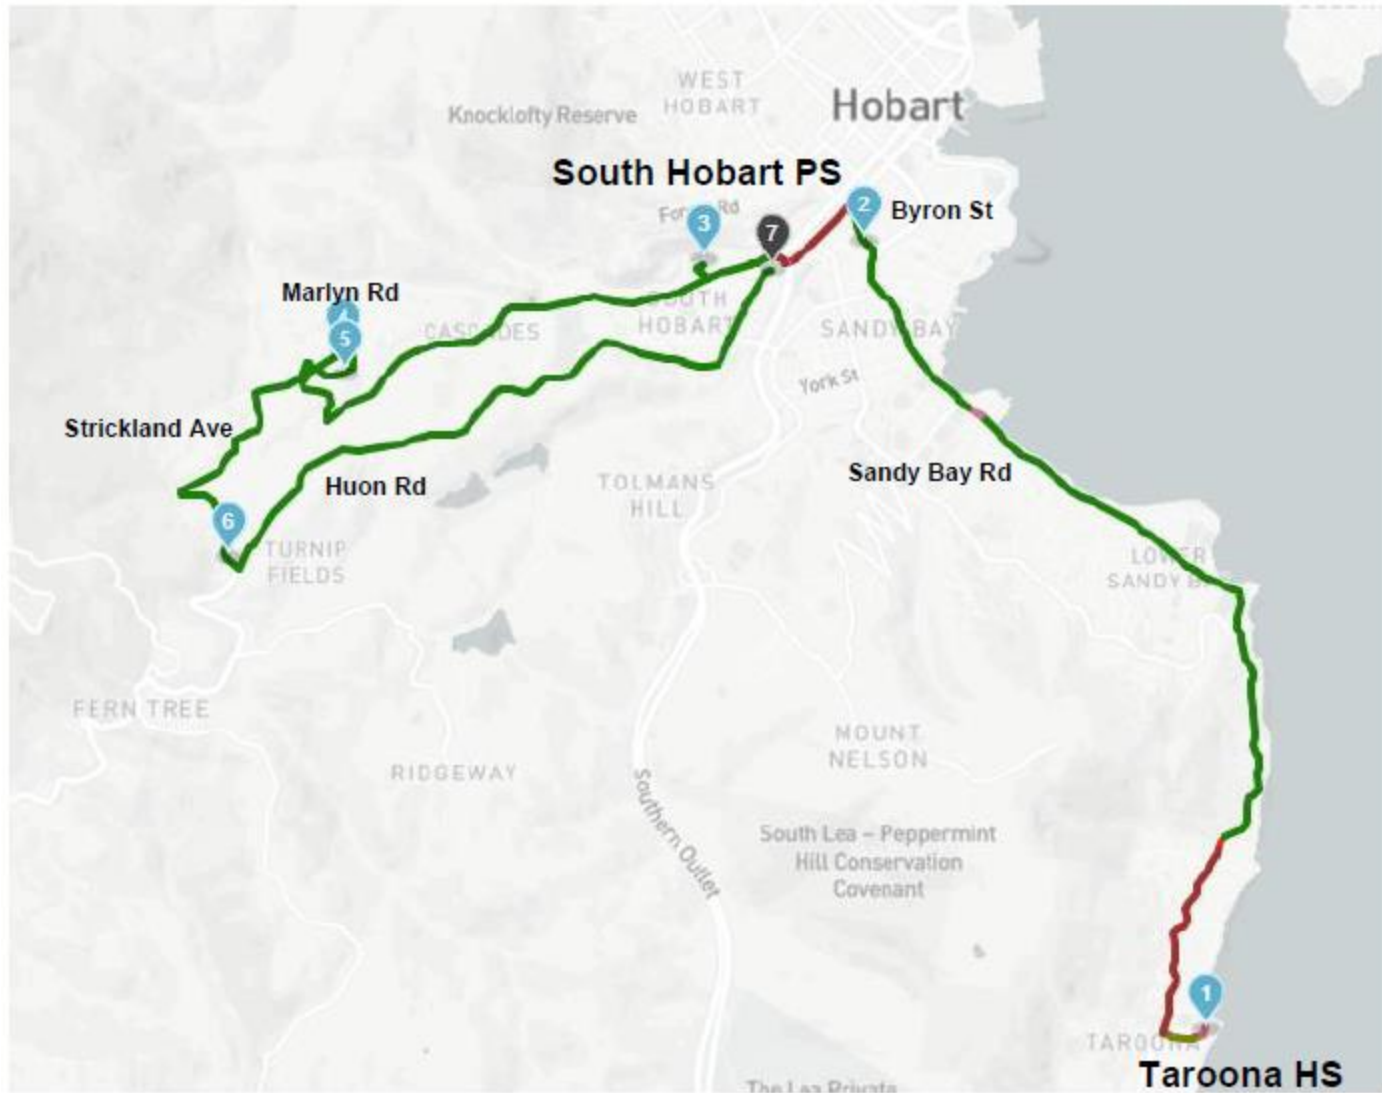

Route 256PM

Effective 6 February 2025